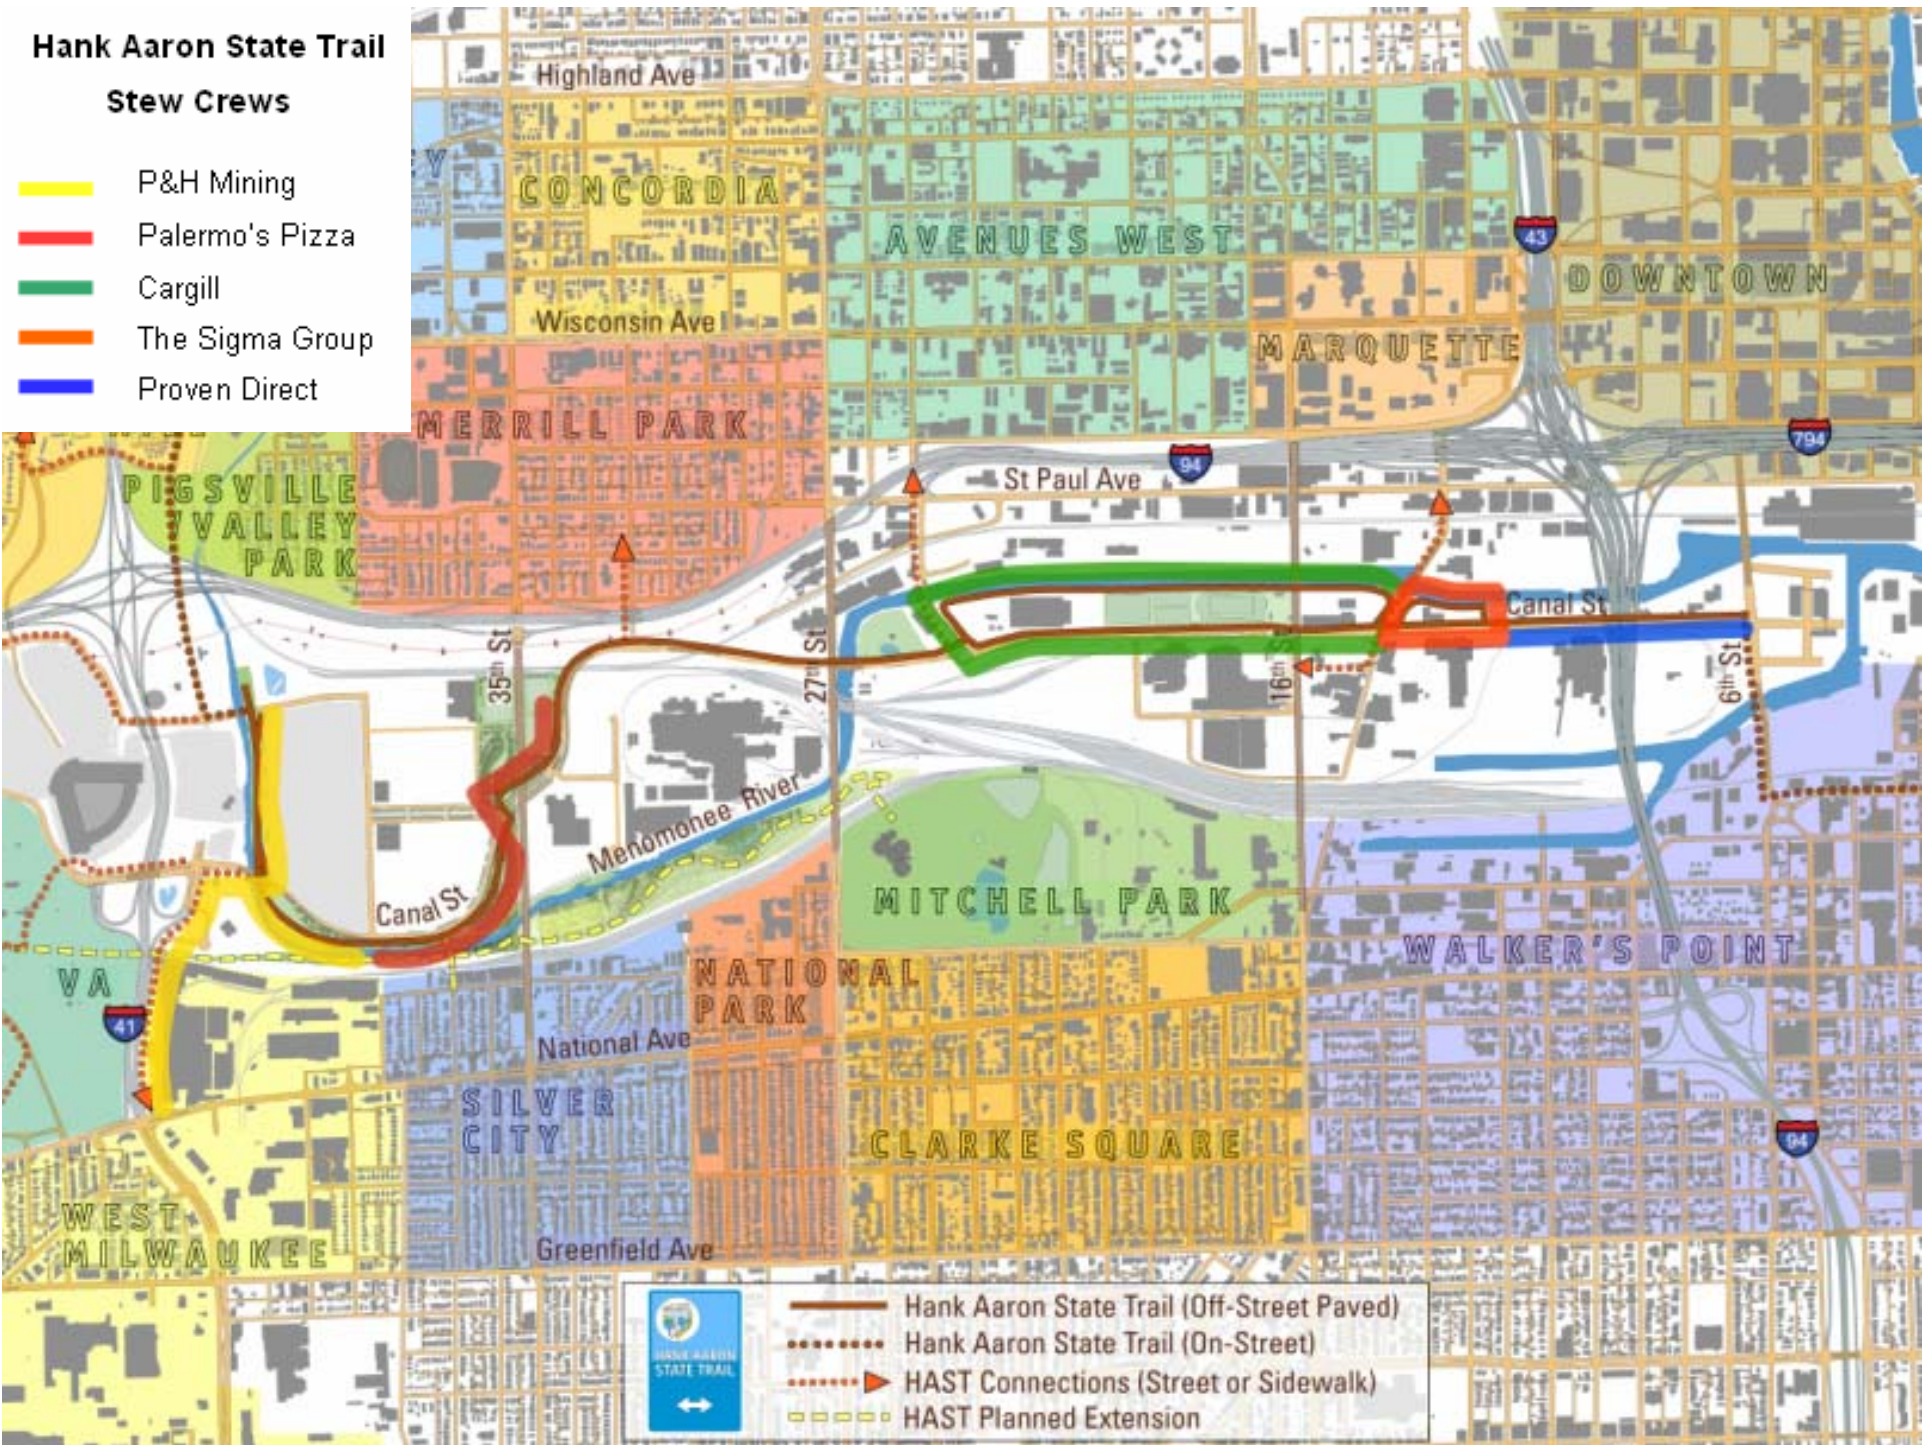

# Hank Aaron State Trail

## Stew Crews

- █ P&H Mining
- █ Palermo's Pizza
- █ Cargill
- █ The Sigma Group
- █ Proven Direct

		Hank Aaron State Trail (Off-Street Paved)
		Hank Aaron State Trail (On-Street)
		HAST Connections (Street or Sidewalk)
		HAST Planned Extension